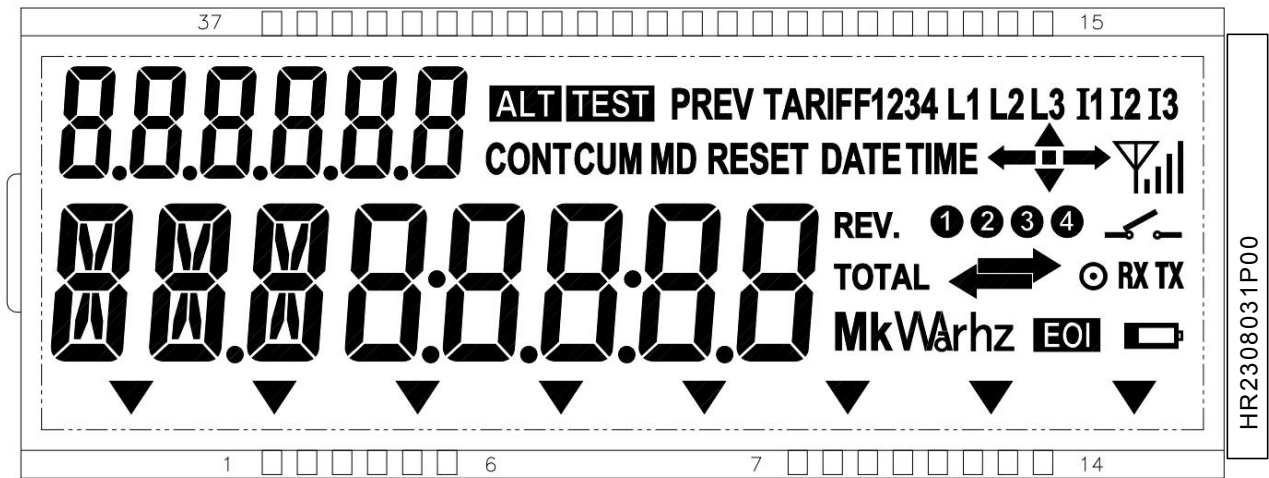

# Microstar Liquid Crystal Display for Three Phase Meter

## LCD Drawings

LCD DISPLAY EFFECT (SCALE 2:1)