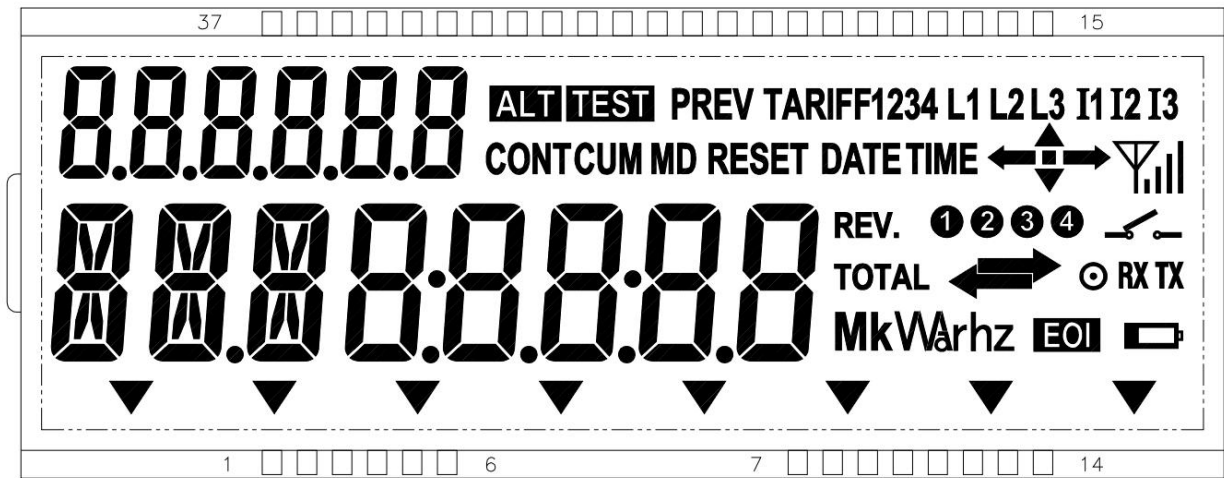

Microstar Liquid Crystal Display for Three Phase Meter

LCD Drawings

LCD DISPLAY EFFECT (SCALE 2:1)